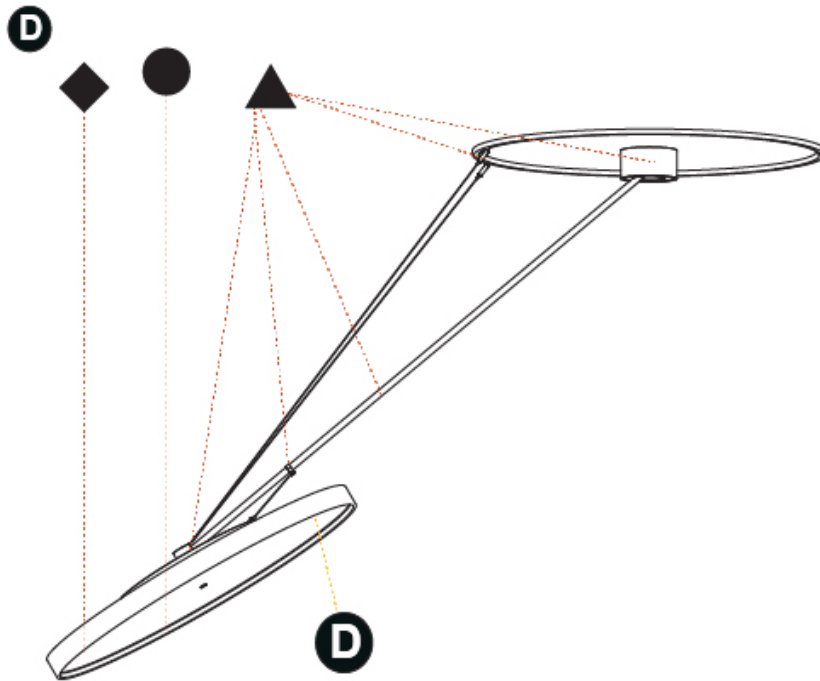

SIGN DIVA DANCER KORONA SUSPENSION

A30882-

PROJECT	_____
TYPE	_____
SPECIFIER	_____
QUANTITY	_____
DATE	_____